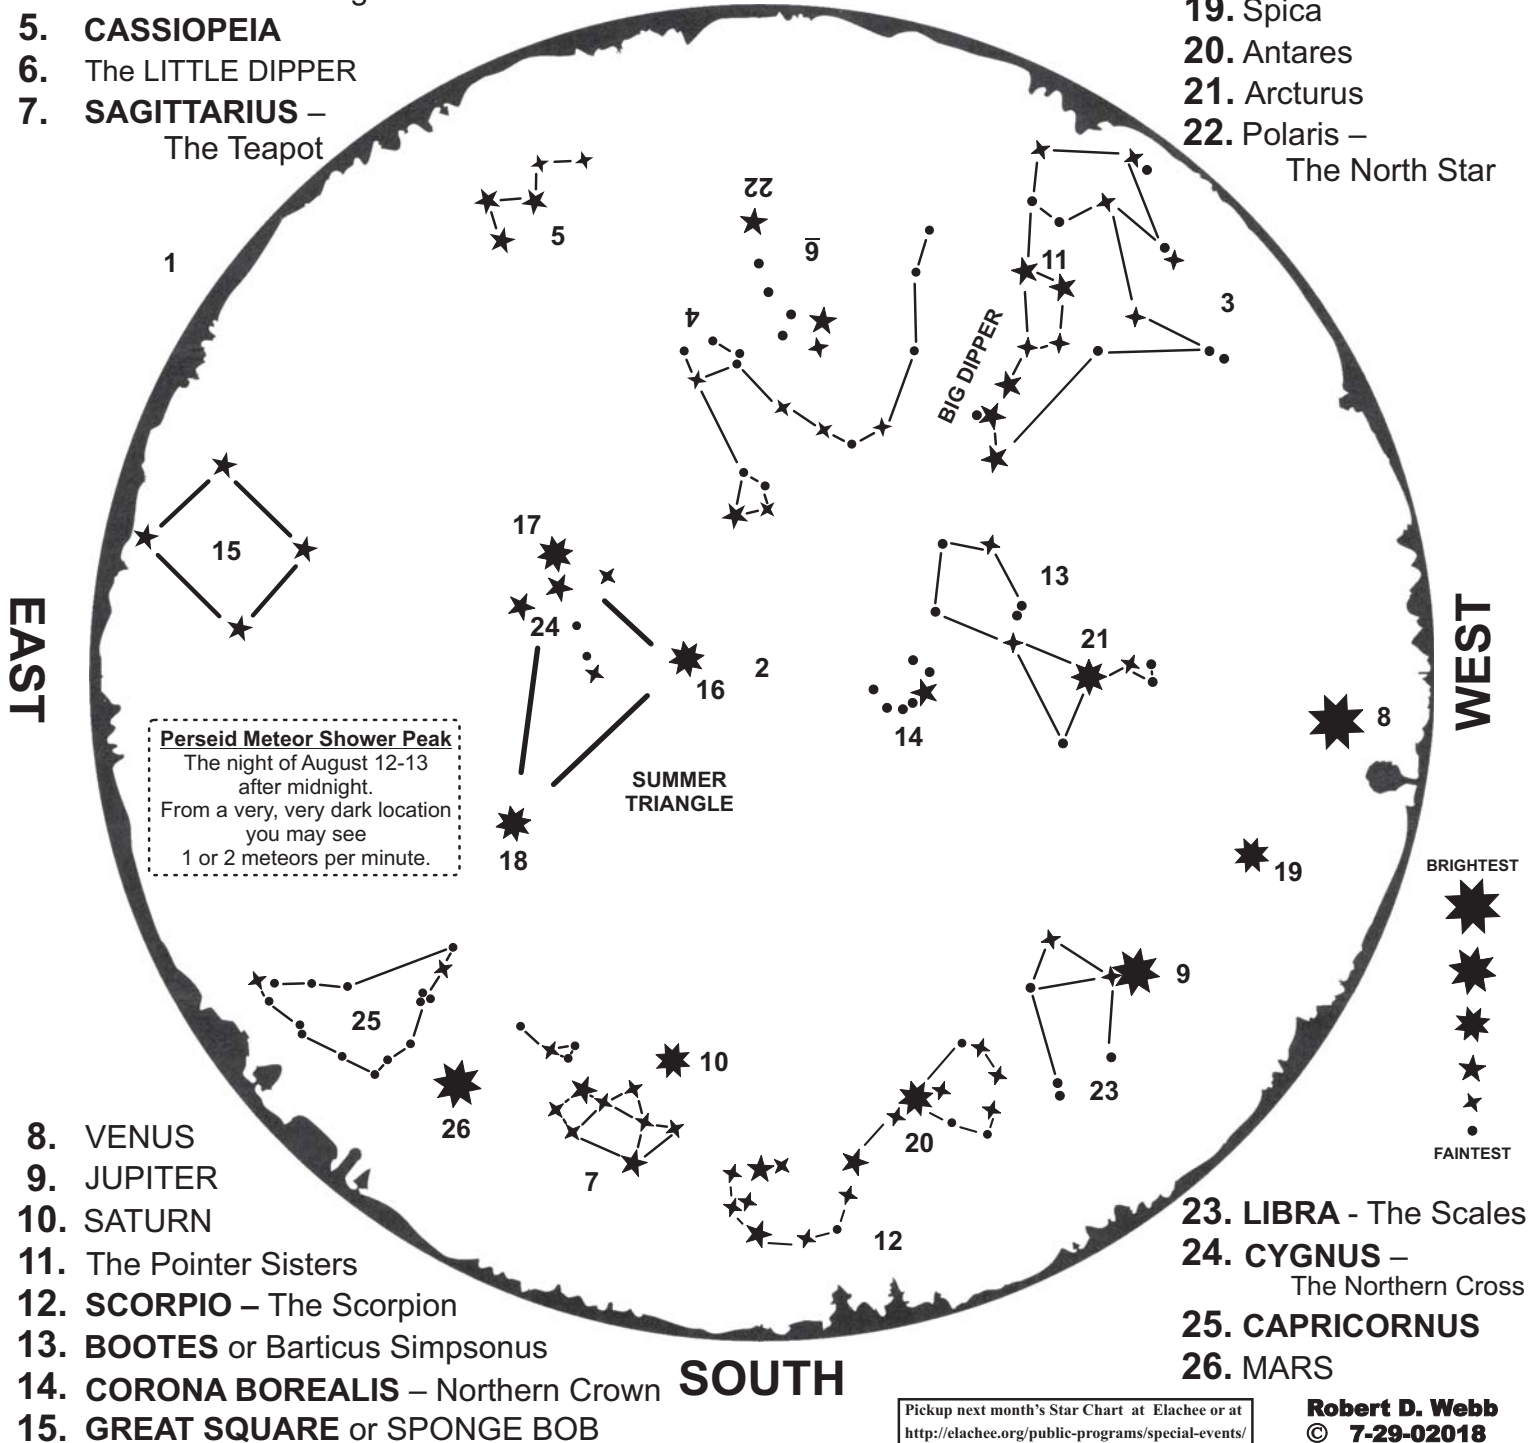

## AUGUST MMXVIII

The stars come up 4 minutes earlier each evening, so this chart will be accurate on:

8-1-02018 @ 10:40 pm EDT

8-31-02018 @ 8:40 pm EDT

Sunset on August 1 is 8:36 pm.

Sunset on August 31 is 8:02 pm.

## NORTH

1. HORIZON
2. ZENITH = Straight Up
3. URSA MAJOR — The Big Bear
4. DRACO – The Dragon
5. CASSIOPEIA
6. The LITTLE DIPPER
7. SAGITTARIUS – The Teapot

16. Vega
17. Deneb = The Tail
18. Altair
19. Spica
20. Antares
21. Arcturus
22. Polaris – The North Star

### Perseid Meteor Shower Peak

The night of August 12-13 after midnight. From a very, very dark location you may see 1 or 2 meteors per minute.

8. VENUS
9. JUPITER
10. SATURN
11. The Pointer Sisters
12. SCORPIO – The Scorpion
13. BOOTES or Barticus Simpsonus
14. CORONA BOREALIS – Northern Crown
15. GREAT SQUARE or SPONGE BOB

23. LIBRA - The Scales
24. CYGNUS – The Northern Cross
25. CAPRICORNUS
26. MARS

Pickup next month's Star Chart at Elachee or at <http://elachee.org/public-programs/special-events/>

Robert D. Webb  
© 7-29-02018