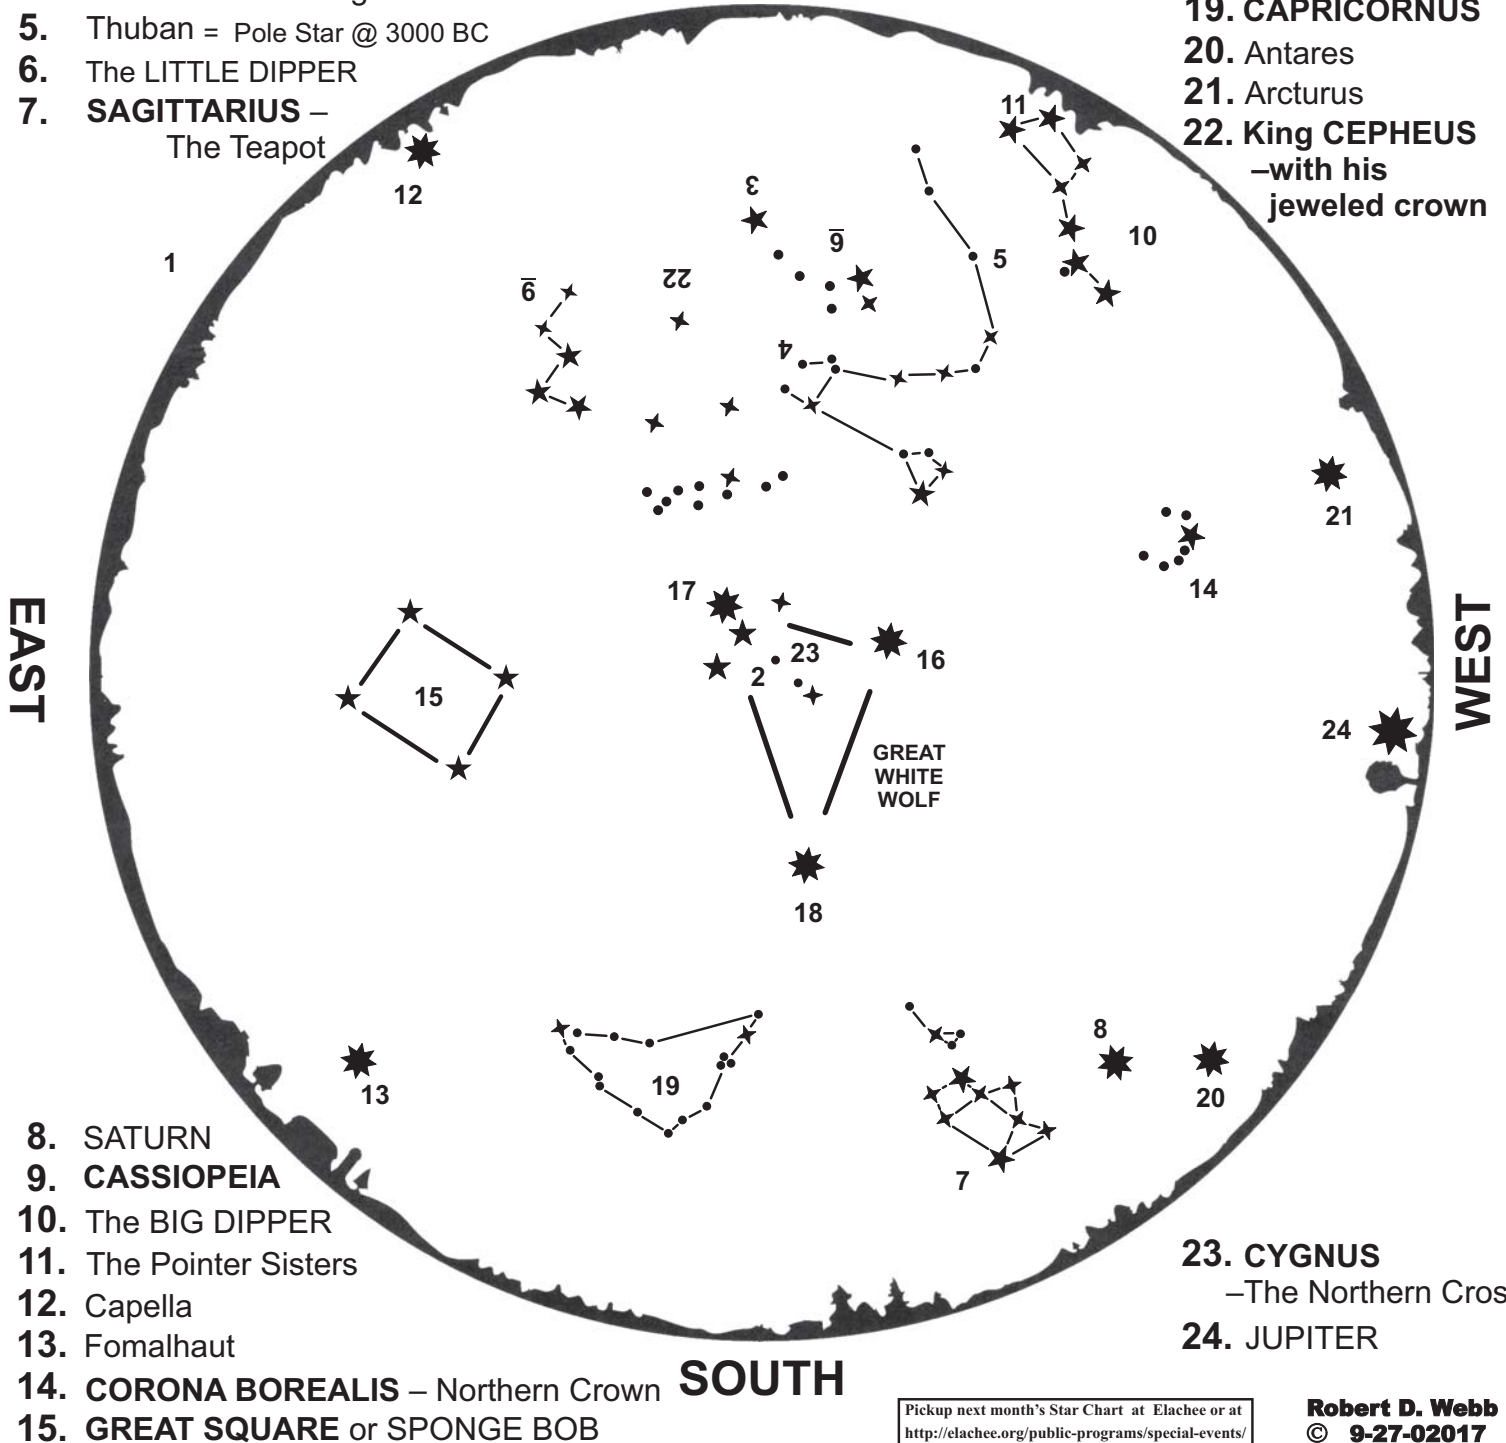

## OCTOBER MMXVII

The stars come up 4 minutes earlier each evening, so this chart will be accurate on:

10-1-02017 @ 9:15 pm EDT

10-31-02017 @ 7:15 pm EDT

Sunset on October 1 is 7:20 pm.

Sunset on October 31 is 6:43 pm.

## NORTH

1. HORIZON
2. ZENITH = Straight Up
3. Polaris – The North Star
4. DRACO – The Dragon
5. Thuban = Pole Star @ 3000 BC
6. The LITTLE DIPPER
7. SAGITTARIUS – The Teapot

16. Vega
17. Deneb = The Tail
18. Altair
19. CAPRICORNUS
20. Antares
21. Arcturus
22. King CEPHEUS –with his jeweled crown

8. SATURN
9. CASSIOPEIA
10. The BIG DIPPER
11. The Pointer Sisters
12. Capella
13. Fomalhaut
14. CORONA BOREALIS – Northern Crown
15. GREAT SQUARE or SPONGE BOB

23. CYGNUS –The Northern Cross
24. JUPITER