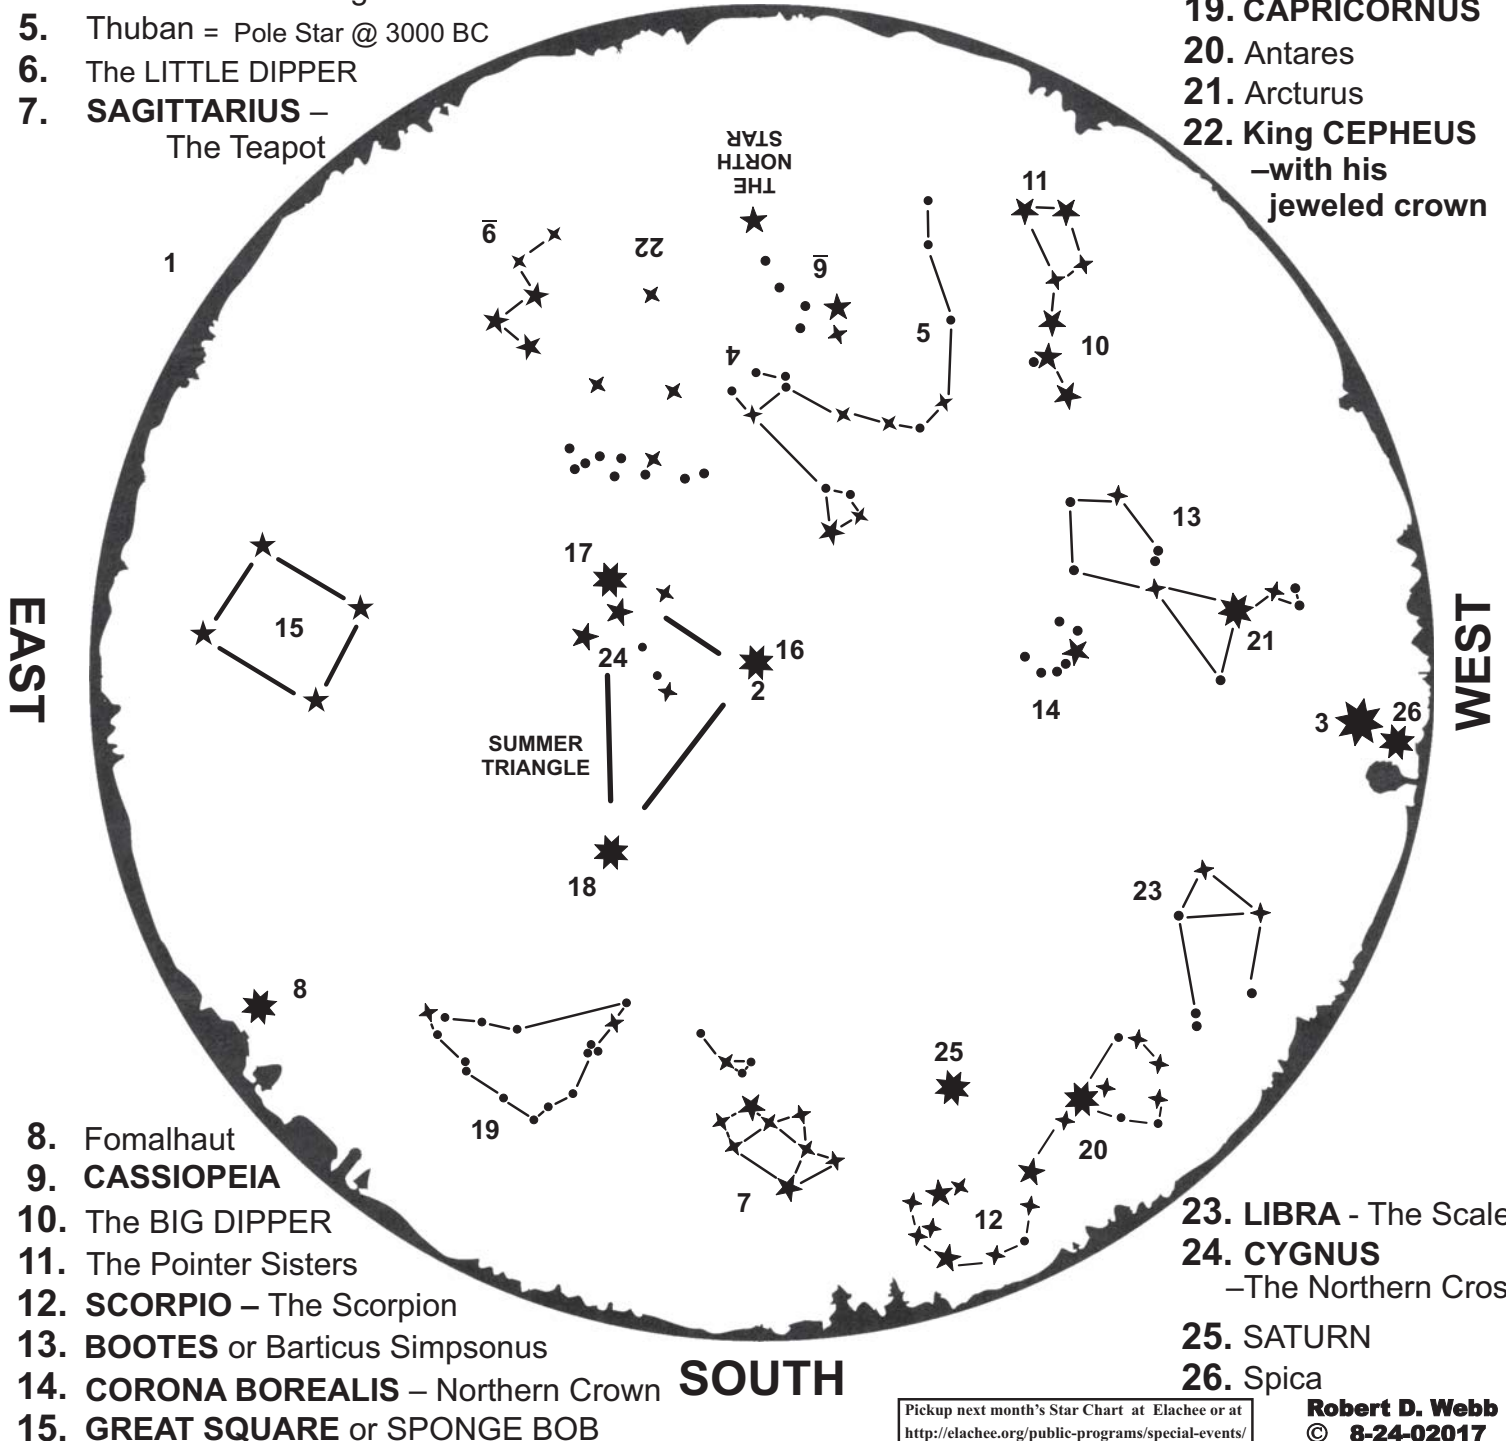

## SEPTEMBER MMXVII

The stars come up 4 minutes earlier each evening, so this chart will be accurate on:

9-1-02017 @ 10:00 pm EDT

9-30-02017 @ 8:00 pm EDT

Sunset on September 1 is 8:07 pm.

Sunset on September 30 is 7:25 pm.

## NORTH

1. HORIZON
2. ZENITH = Straight Up
3. JUPITER
4. DRACO – The Dragon
5. Thuban = Pole Star @ 3000 BC
6. The LITTLE DIPPER
7. SAGITTARIUS –  
The Teapot

16. Vega
17. Deneb = The Tail
18. Altair
19. CAPRICORNUS
20. Antares
21. Arcturus
22. King CEPHEUS  
–with his  
jeweled crown

8. Fomalhaut
9. CASSIOPEIA
10. The BIG DIPPER
11. The Pointer Sisters
12. SCORPIO – The Scorpion
13. BOOTES or Barticus Simpsonus
14. CORONA BOREALIS – Northern Crown
15. GREAT SQUARE or SPONGE BOB

23. LIBRA - The Scales
24. CYGNUS  
–The Northern Cross
25. SATURN
26. Spica