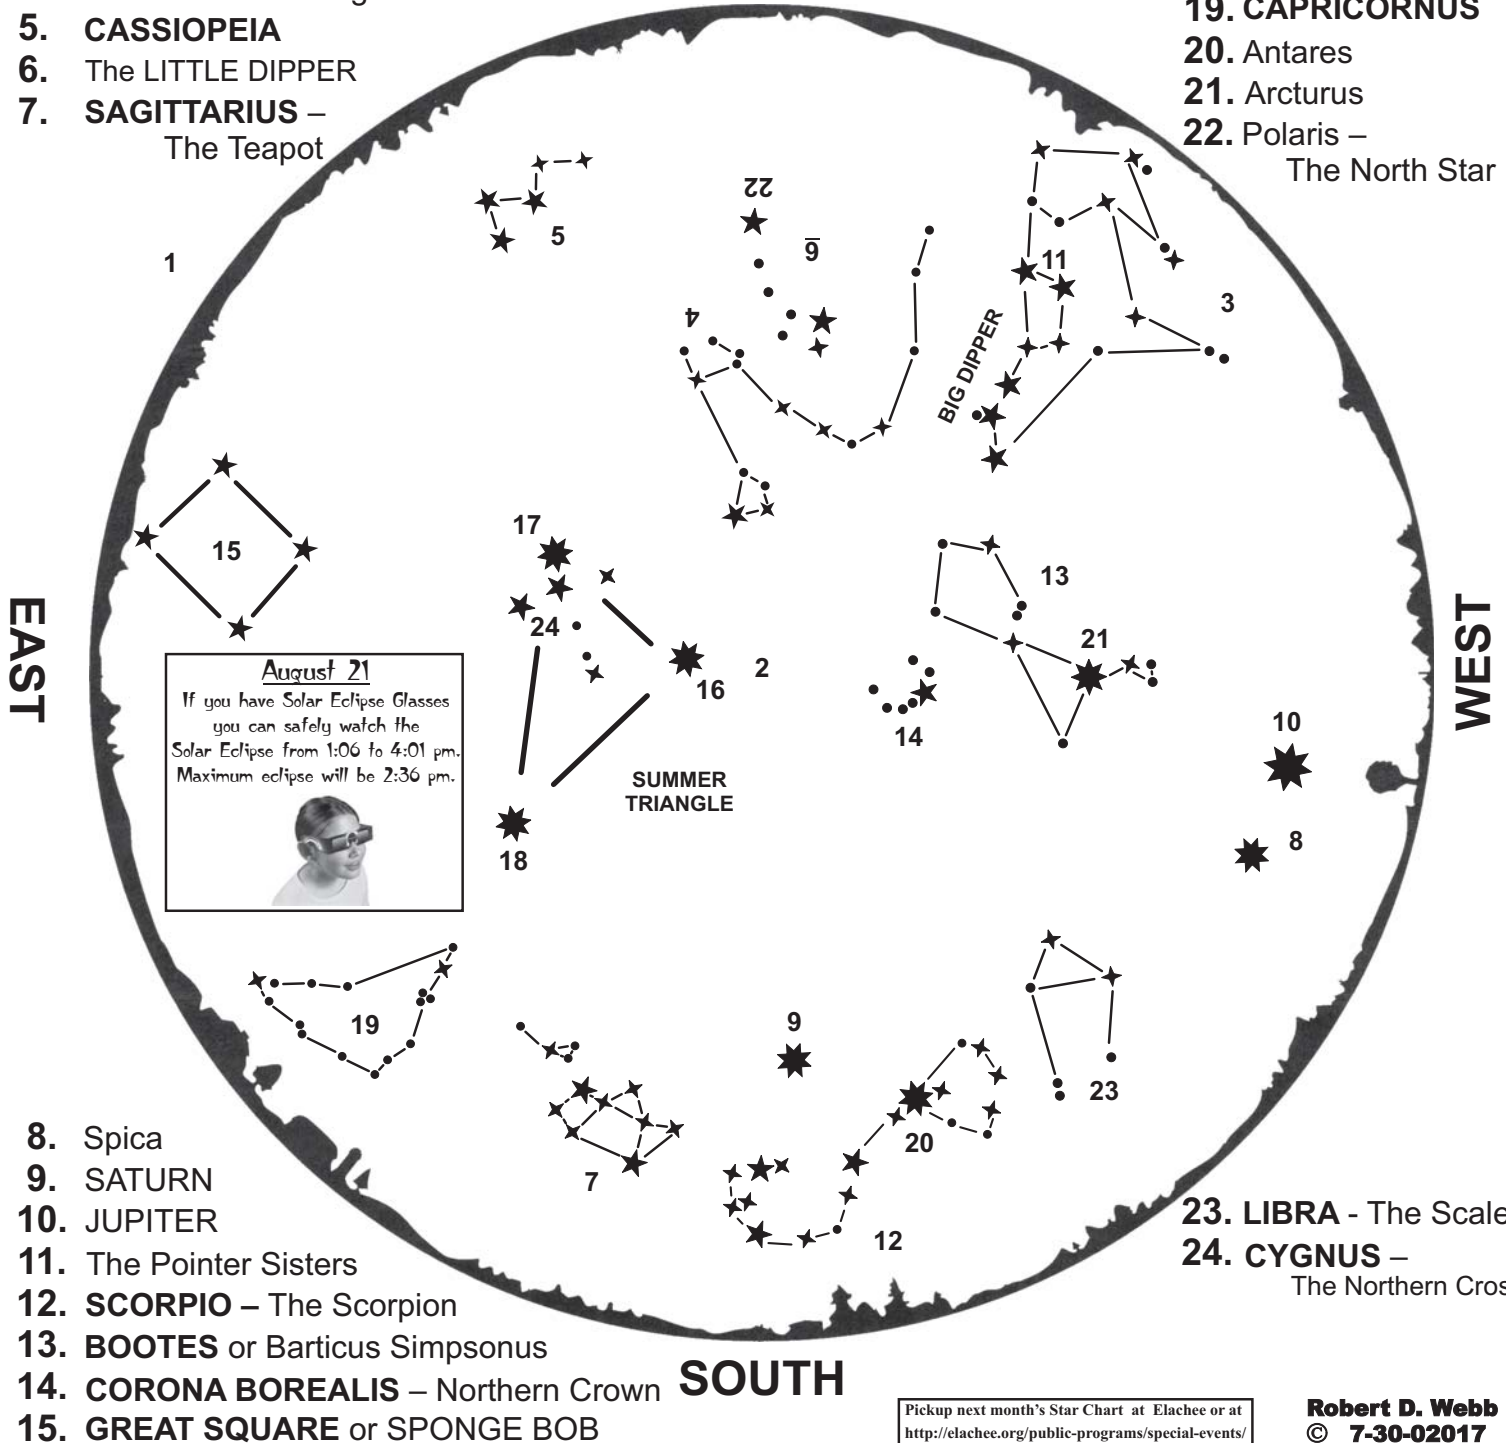

## AUGUST MMXVII

The stars come up 4 minutes earlier each evening, so this chart will be accurate on:

8-1-02017 @ 10:40 pm EDT

8-31-02017 @ 8:40 pm EDT

Sunset on August 1 is 8:36 pm.

Sunset on August 31 is 8:02 pm.

## NORTH

1. HORIZON
2. ZENITH = Straight Up
3. URSA MAJOR — The Big Bear
4. DRACO – The Dragon
5. CASSIOPEIA
6. The LITTLE DIPPER
7. SAGITTARIUS – The Teapot

16. Vega
17. Deneb = The Tail
18. Altair
19. CAPRICORNUS
20. Antares
21. Arcturus
22. Polaris – The North Star

**August 21**  
 If you have Solar Eclipse Glasses you can safely watch the Solar Eclipse from 1:06 to 4:01 pm. Maximum eclipse will be 2:36 pm.

8. Spica
9. SATURN
10. JUPITER
11. The Pointer Sisters
12. SCORPIO – The Scorpion
13. BOOTES or Barticus Simpsonus
14. CORONA BOREALIS – Northern Crown
15. GREAT SQUARE or SPONGE BOB

23. LIBRA - The Scales
24. CYGNUS – The Northern Cross

Pickup next month's Star Chart at Elachee or at <http://elachee.org/public-programs/special-events/>

**Robert D. Webb**  
 © 7-30-02017