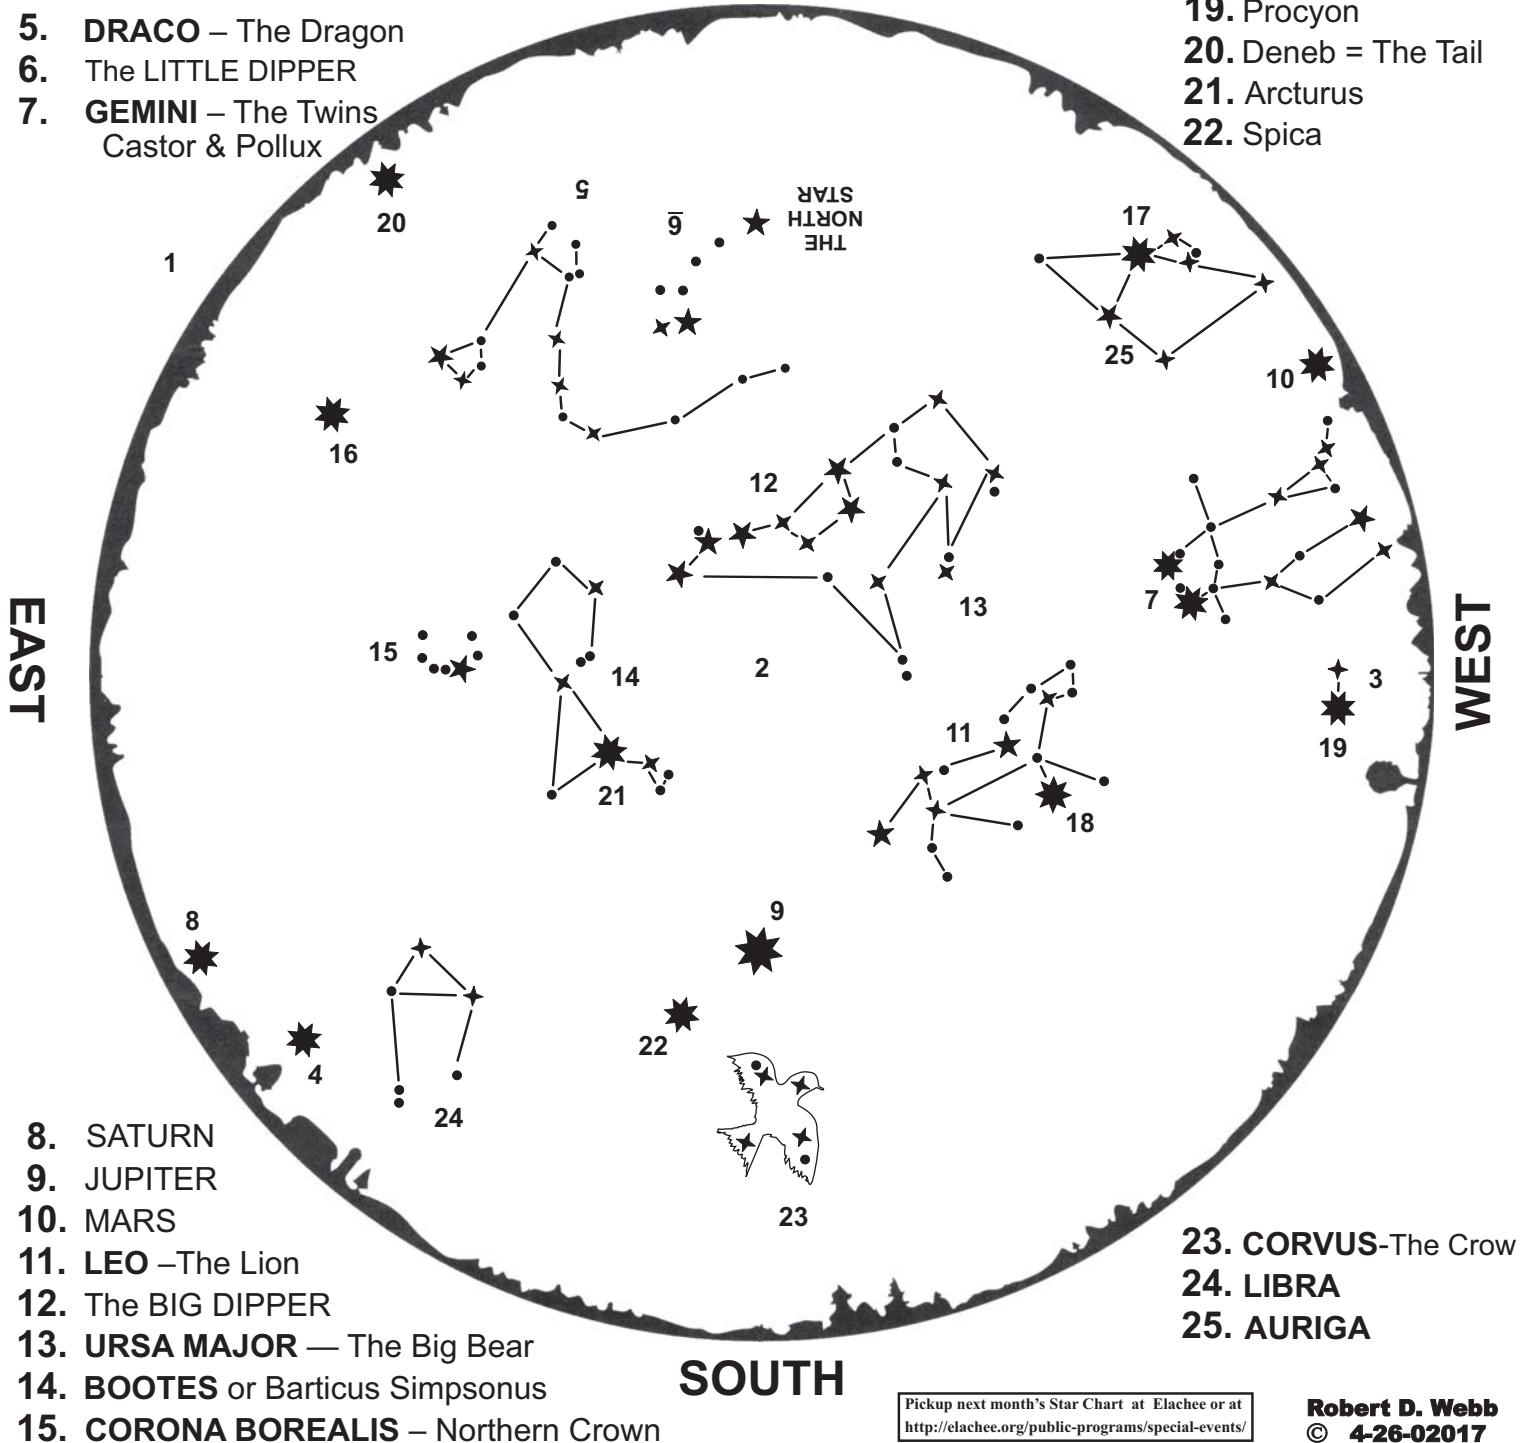

Discover the Moon's Craters, Planets, Stars and Constellations.

Reservations Required. Only 8 Telescopes available! Call Today!!

MAY MMXVII

The stars come up 4 minutes earlier each evening, so this chart will be accurate on:

5-1-02017 @ 11:45 pm EDT

5-31-02017 @ 9:45 pm EDT

Sunset on May 1 is 8:23 pm and on May 31 is 8:46 pm.

NORTH

1. HORIZON
2. ZENITH = Straight Up
3. CANIS MINOR – Little Dog
4. Antares = Not MARS
5. DRACO – The Dragon
6. The LITTLE DIPPER
7. GEMINI – The Twins
Castor & Pollux

16. Vega
17. Capella
18. Regulus
19. Procyon
20. Deneb = The Tail
21. Arcturus
22. Spica

8. SATURN
9. JUPITER
10. MARS
11. LEO –The Lion
12. The BIG DIPPER
13. URSA MAJOR — The Big Bear
14. BOOTES or Barticus Simpsonus
15. CORONA BOREALIS – Northern Crown

23. CORVUS-The Crow
24. LIBRA
25. AURIGA

SOUTH

Pickup next month's Star Chart at Elachee or at
<http://elachee.org/public-programs/special-events/>

Robert D. Webb
© 4-26-02017