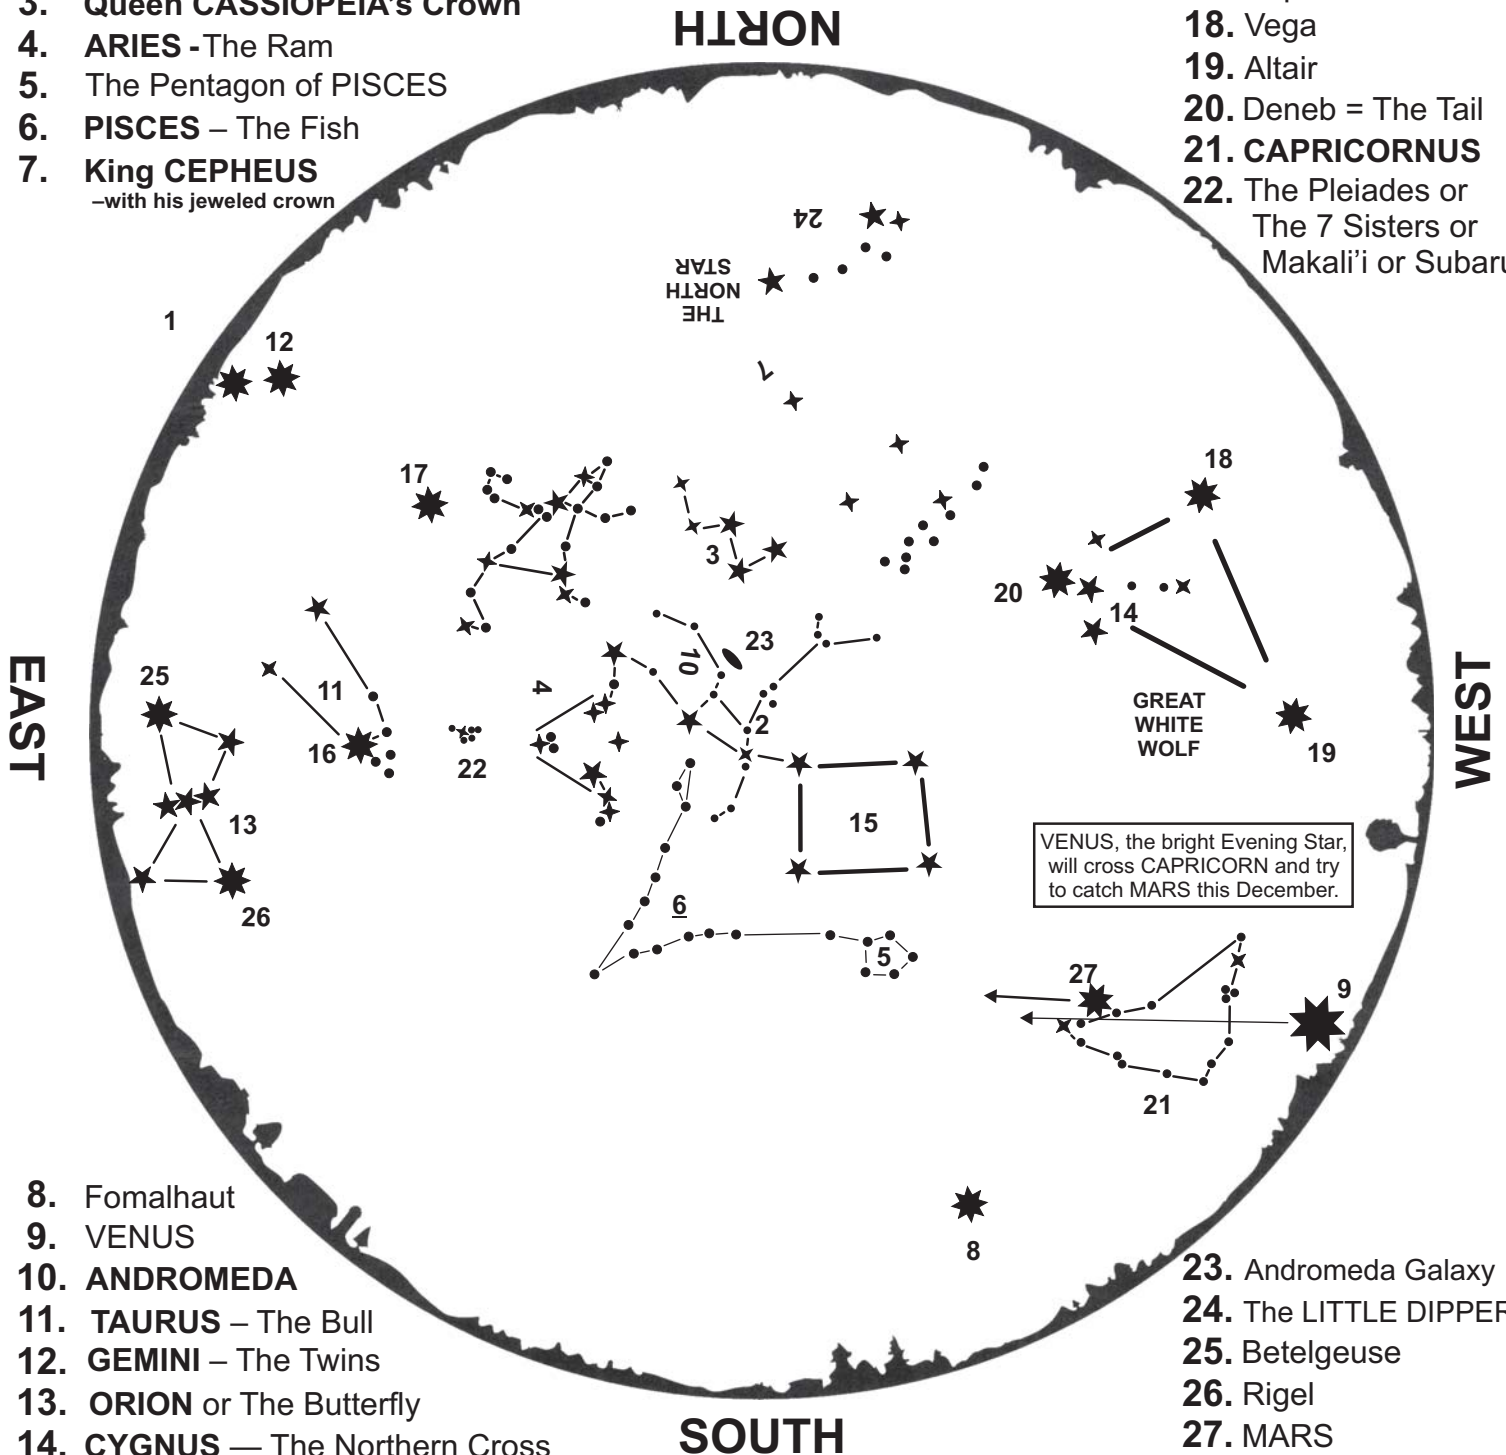

January 7
 5:30 - 7:30 pm

December MMXVI

The stars come up 4 minutes earlier each evening, so this chart will be accurate on:

12-1-02016 @ 8:30 pm EST

12-31-02016 @ 6:30 pm EST

Sunset in December is within 5 minutes of 5:31 pm.

1. HORIZON
2. ZENITH = Straight Up
3. Queen CASSIOPEIA's Crown
4. ARIES - The Ram
5. The Pentagon of PISCES
6. PISCES - The Fish
7. King CEPHEUS
 -with his jeweled crown

16. Aldebaran
17. Capella
18. Vega
19. Altair
20. Deneb = The Tail
21. CAPRICORNUS
22. The Pleiades or
 The 7 Sisters or
 Makali'i or Subaru

8. Fomalhaut
9. VENUS
10. ANDROMEDA
11. TAURUS - The Bull
12. GEMINI - The Twins
13. ORION or The Butterfly
14. CYGNUS - The Northern Cross
15. GREAT SQUARE or SPONGE BOB

23. Andromeda Galaxy
24. The LITTLE DIPPER
25. Betelgeuse
26. Rigel
27. MARS