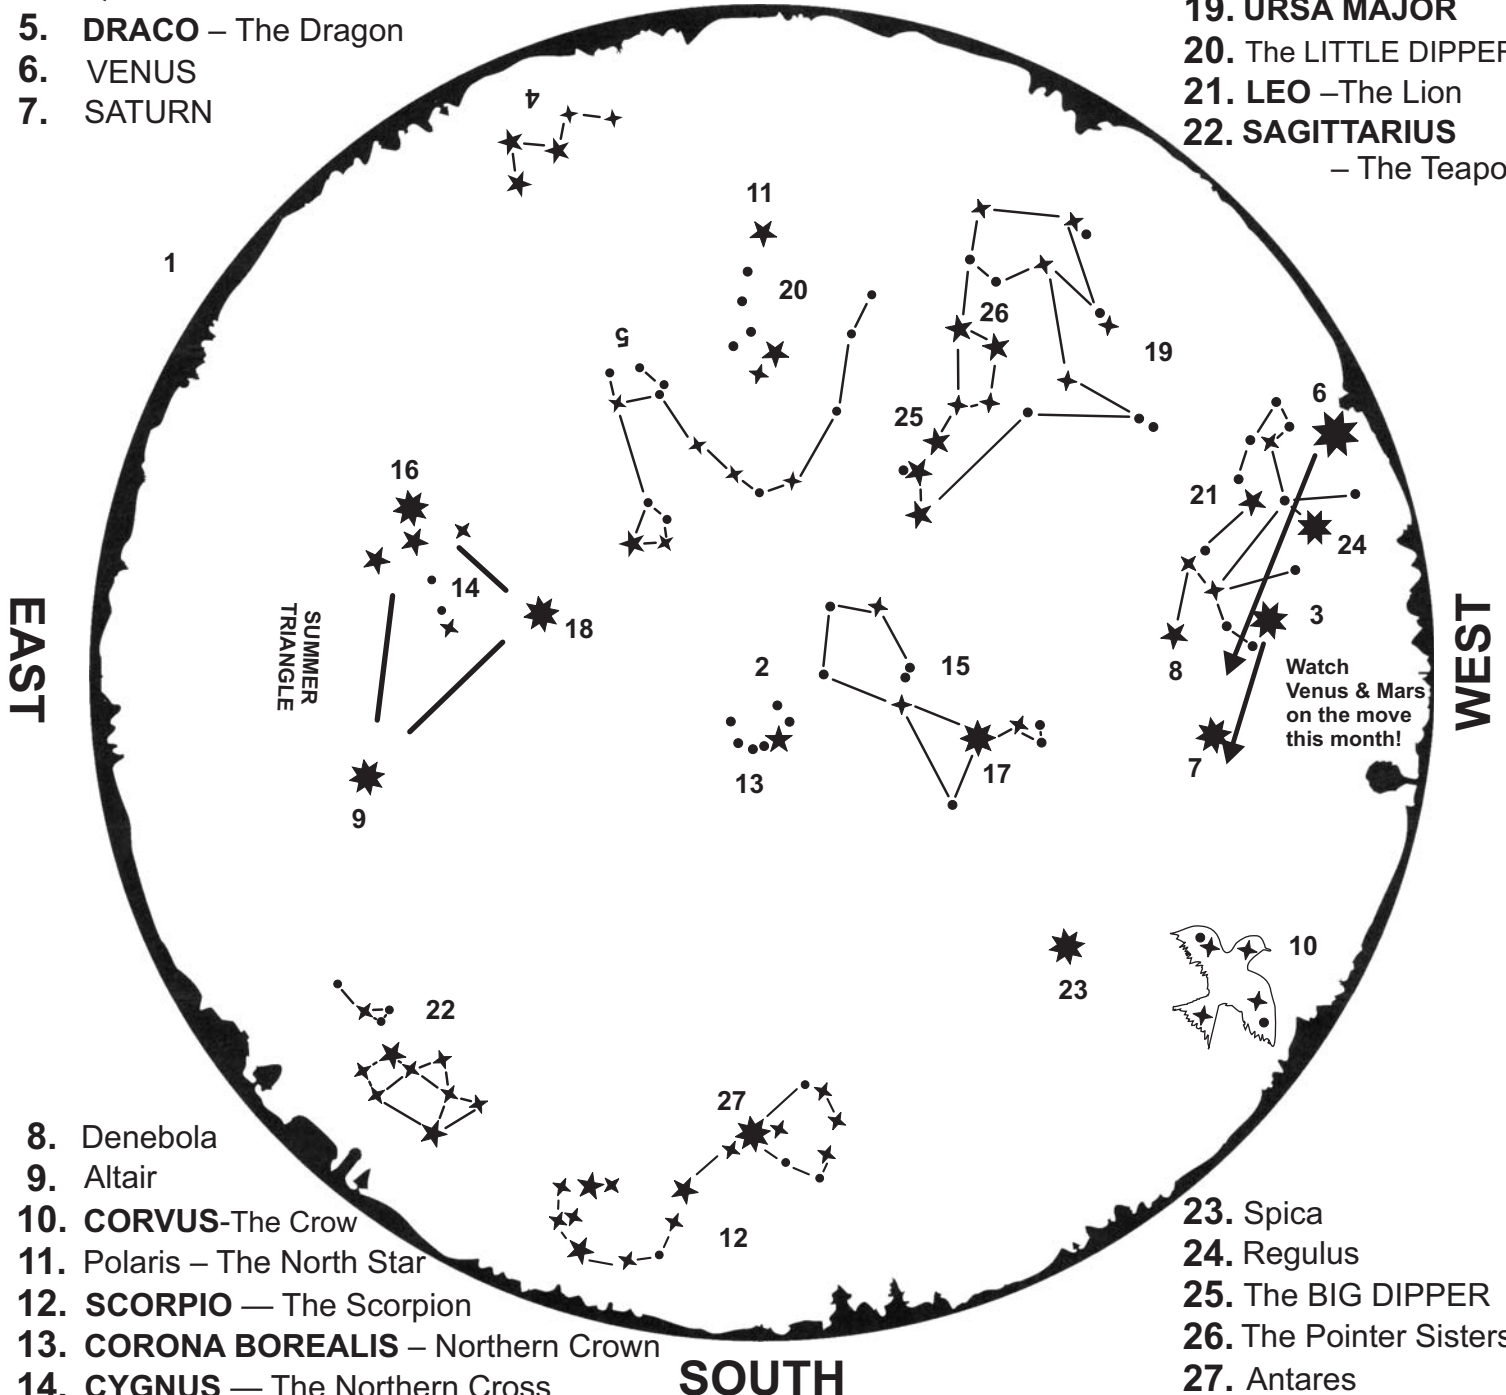

Discover the Moon's Craters, Planets, Stars and Constellations.

Reservations Required. Only 8 Telescopes available! Call Today!!

July MMX

The stars come up 4 minutes earlier each evening, so this chart will be accurate on:

7-1-02010 @ 11:00 pm EDT

7-31-02010 @ 9:00 pm EDT

Sunset is within 7 minutes of 8:45 all month.

NORTH

1. HORIZON
2. ZENITH = Straight Up
3. MARS
4. Queen CASSIOPEIA's Crown
5. DRACO – The Dragon
6. VENUS
7. SATURN

16. Deneb = The Tail
17. Arcturus
18. Vega
19. URSA MAJOR
20. The LITTLE DIPPER
21. LEO –The Lion
22. SAGITTARIUS – The Teapot

8. Denebola
9. Altair
10. CORVUS-The Crow
11. Polaris – The North Star
12. SCORPIO — The Scorpion
13. CORONA BOREALIS – Northern Crown
14. CYGNUS — The Northern Cross
15. BOOTES or Baticus Simpsonus

23. Spica
24. Regulus
25. The BIG DIPPER
26. The Pointer Sisters
27. Antares

Pickup next month's Star Chart at Elachee or at <http://www.elachee.org>

Robert D. Webb
© 5-31-02010